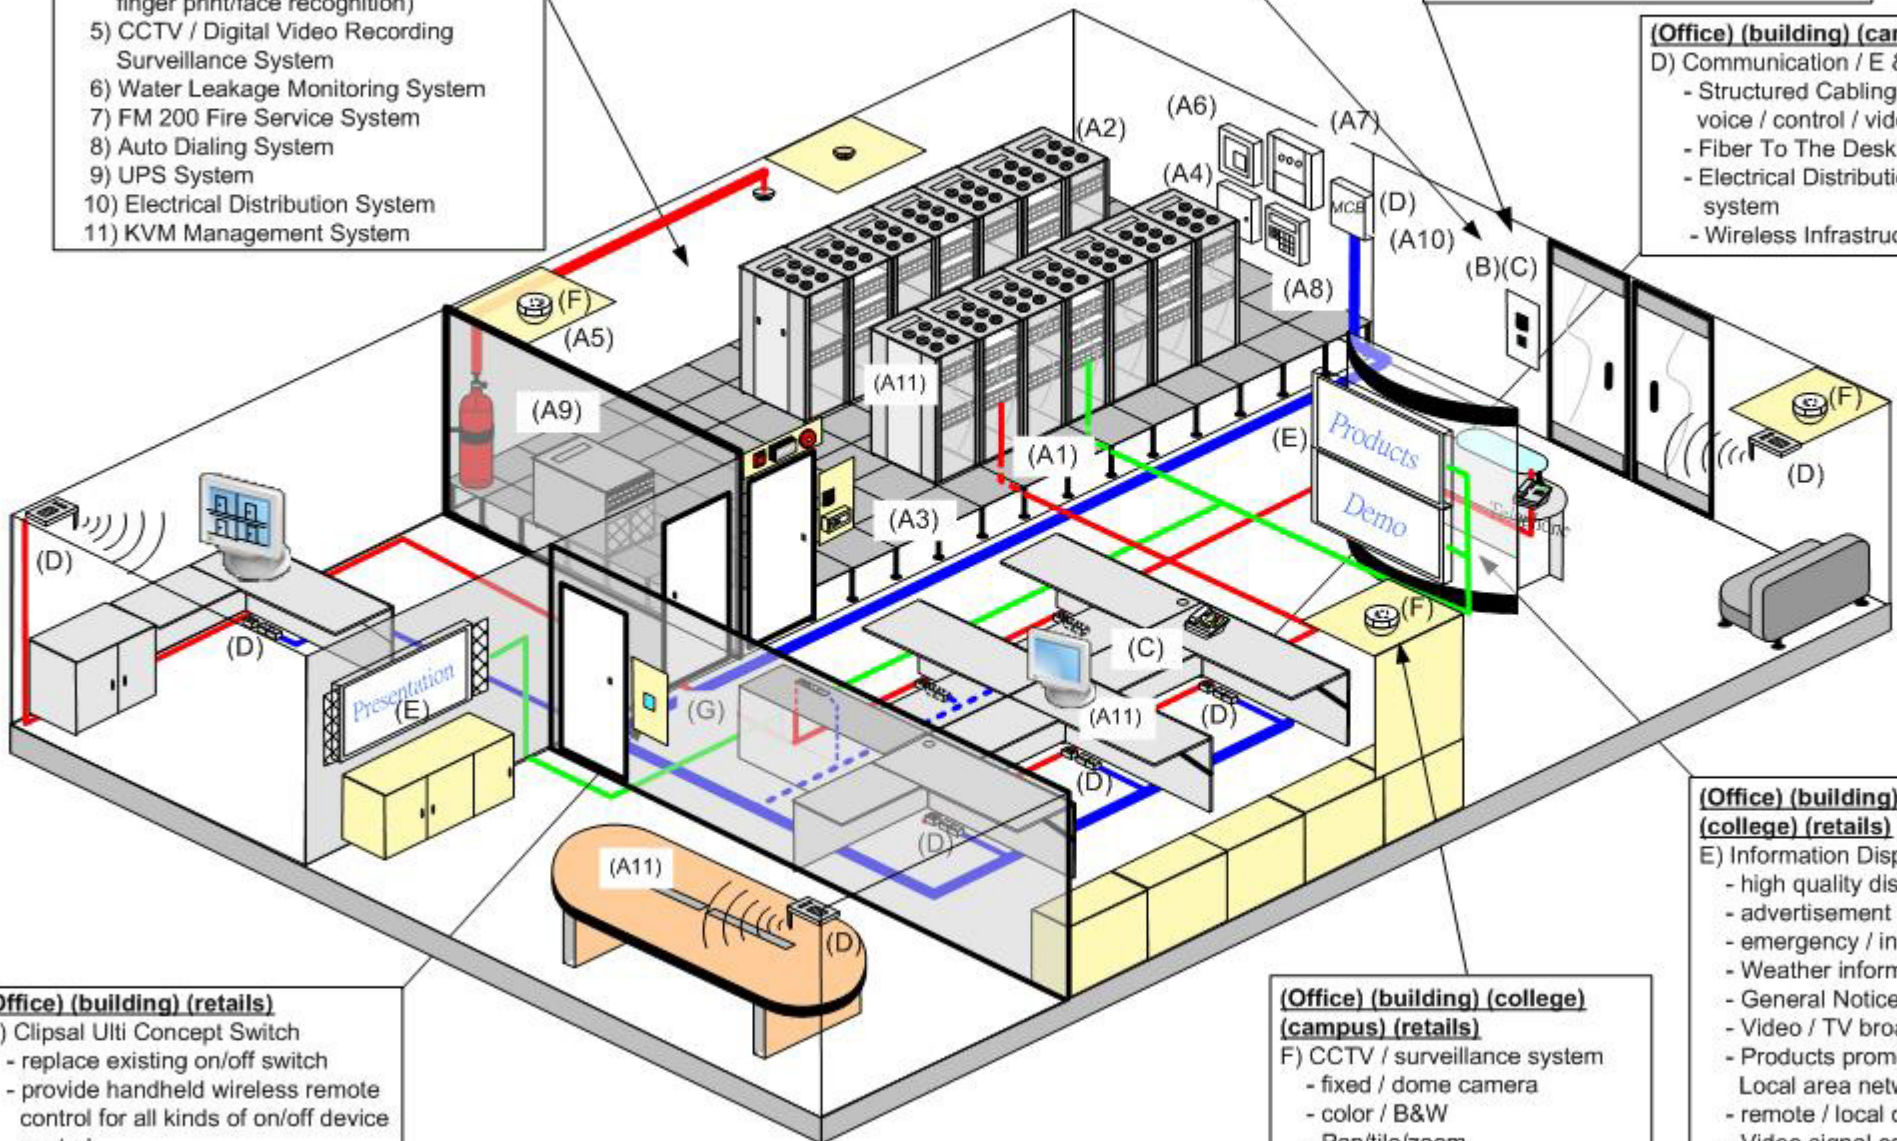

**(Office) (Building) (campus) (college)**

- (A) Computer/Control Room
- 1) Structured Cabling System (cat5e/ cat6/10G fiber optic)
  - 2) Equipment/Open Rack System
  - 3) Rased Floor System
  - 4) Access Control System (password/ finger print/face recognition)
  - 5) CCTV / Digital Video Recording Surveillance System
  - 6) Water Leakage Monitoring System
  - 7) FM 200 Fire Service System
  - 8) Auto Dialing System
  - 9) UPS System
  - 10) Electrical Distribution System
  - 11) KVM Management System

**(Office) (building)**

- B) Access Control  
(by password / smart card/ finger print / face recognition)
- Attendance record
  - door lock control
  - Power fail safe

**(Office) (building)(campus) (college)**

- C) Intercom System
- Video (color , B/W) door station
  - Audio door station
  - handset / handfree indoor station

**(Office) (building) (campus) (college)**

- D) Communication / E & M Infrastructure
- Structured Cabling System for Data / voice / control / video service
  - Fiber To The Desk (FTTD)
  - Electrical Distribution / Lighting control system
  - Wireless Infrastructure System

**(Office) (building) (retails)**

- G) Clipsal Ulti Concept Switch
- replace existing on/off switch
  - provide handheld wireless remote control for all kinds of on/off device control
  - provide dimmer function
  - concept design for Boardroom / conference room / office , etc..